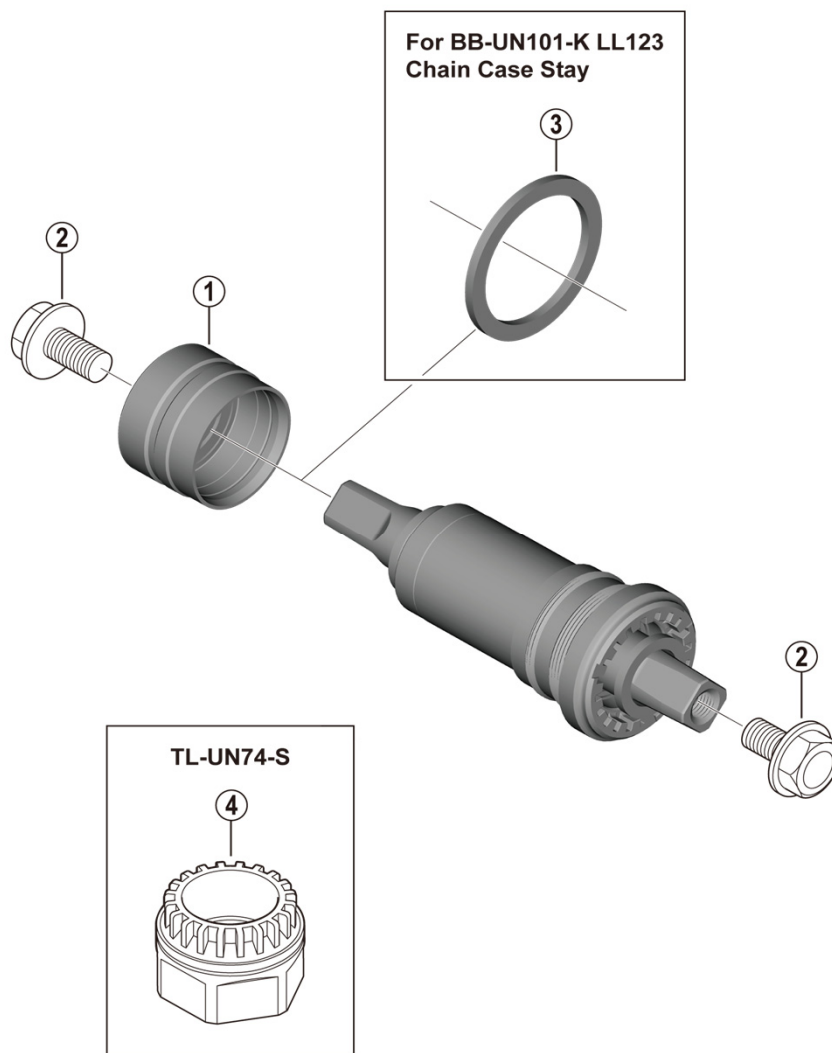

Bottom Bracket Assembly

**BB-UN101**

**BB-UN101-K**

BB-UN100

ITEM NO.	SHIMANO CODE NO.	DESCRIPTION	INTERCHANGEABILITY	
1	Y2FY98010	Left Hand Adapter (B.C.1.37" x 24T) English Thread		
2	Y1SC02000	Crank Arm Fixing Screw	A	
3	Y1SG12000	Spacer B (0.7 mm) for BB-UN101-K LL123 Chain Case Stay	A	
4	Y13009073	Adapter Removal Tool (TL-UN74-S)	A	

A: Same parts.

B: Parts are usable, but differ in materials, appearance, finish, size, etc.

Absence of mark indicates non-interchangeability.

Jul.-2020-4707A

© Shimano Inc. I

Specifications are subject to change without notice.